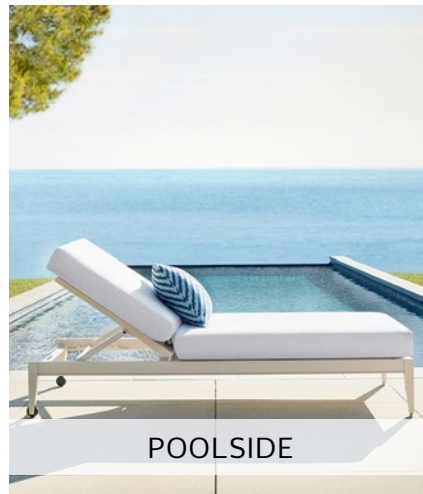

Performance where you need it

THIBAUT®

thibautdesign.com US: 800 223 0704 UK: +44(0)20 7737 6555