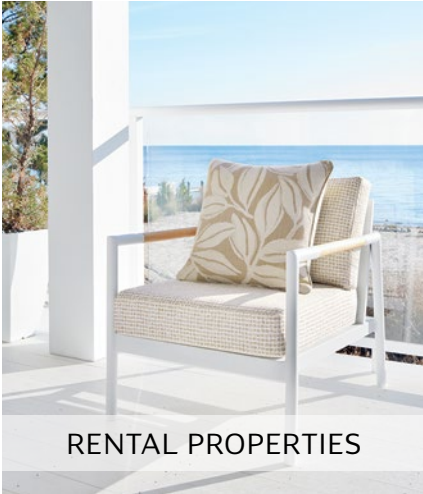

Performance where you need it

THIBAUT®

thibautdesign.com US: 800 223 0704 UK: +44(0)20 7737 6555