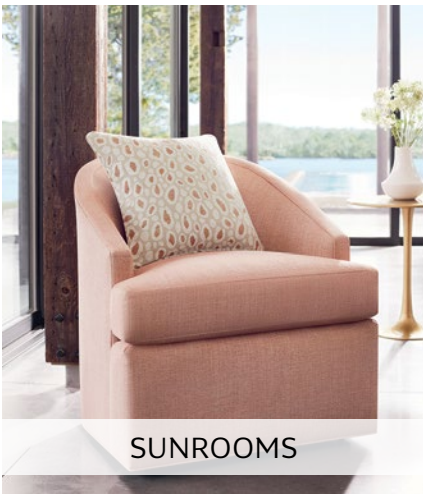

Performance where you need it

THIBAUT®

thibautdesign.com US: 800 223 0704 UK: +44(0)20 7737 6555